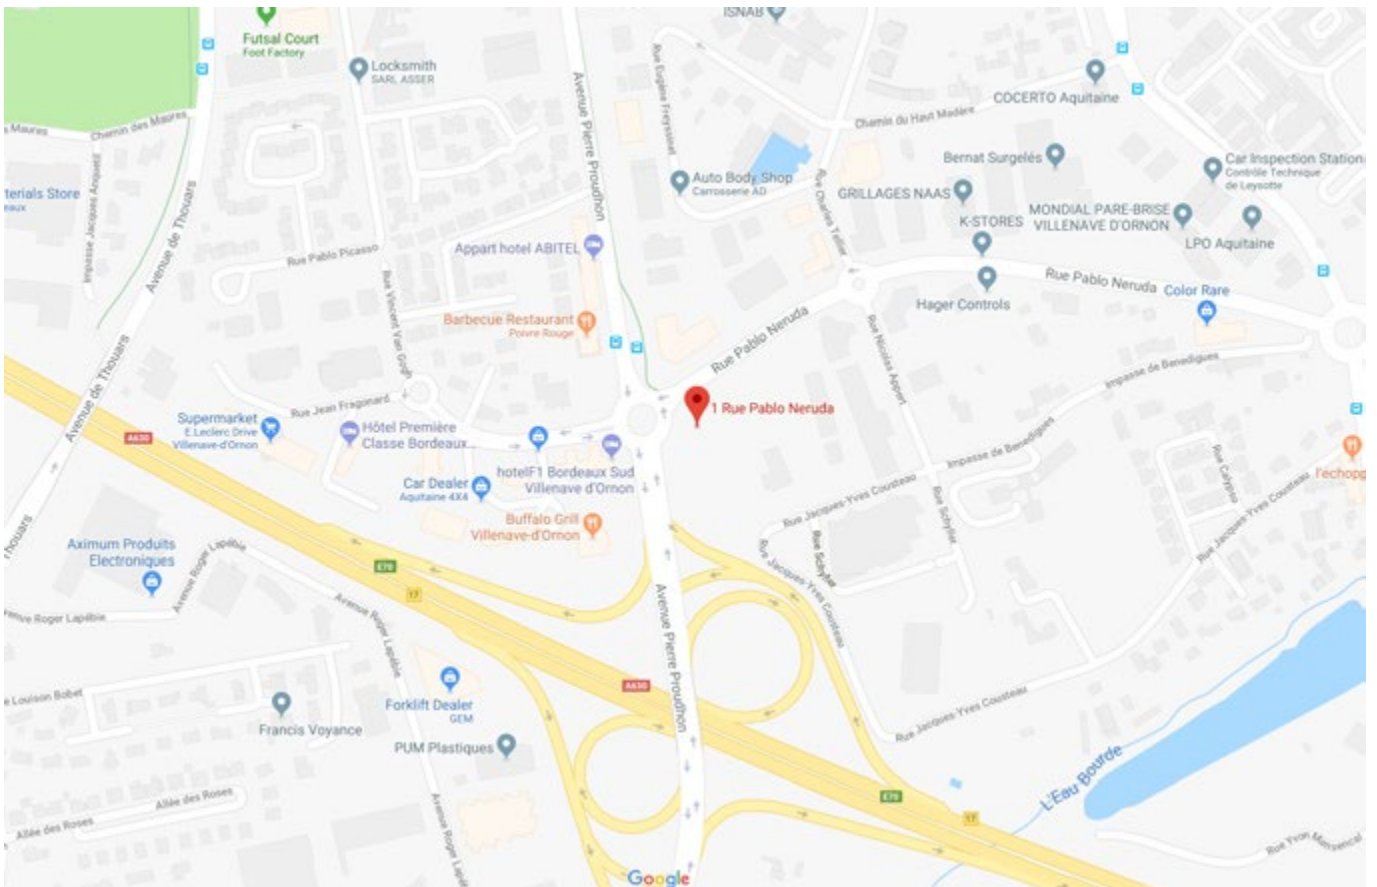

Directions from the south, Bayonne or Toulouse to Blevins Franks France office in Bordeaux

Blevins Franks France SASU

1 rue Pablo Neruda, 33140 Villenave d'Ornon, France

GPS Coordinates +44.784724, -0.585437

1. Leave the Rocade A630/E5/E70 at junction 17 in the direction of Talence Thouars, Gradignan Malartic.
2. Take a left turn onto Rue de la Croix de Monjous in the direction of Talence Thouars, Zone d'activités de Thouars. At this point you can see the building on your right with the sign Compagnie Fiduciaire clearly marked.
3. At the roundabout take the first exit onto rue Pablo Neruda.
4. Take the first turn on your right into the car park.
5. The entrance to the building is the one closest to the gate you just drove through, on your right as you look at the building from the car park.